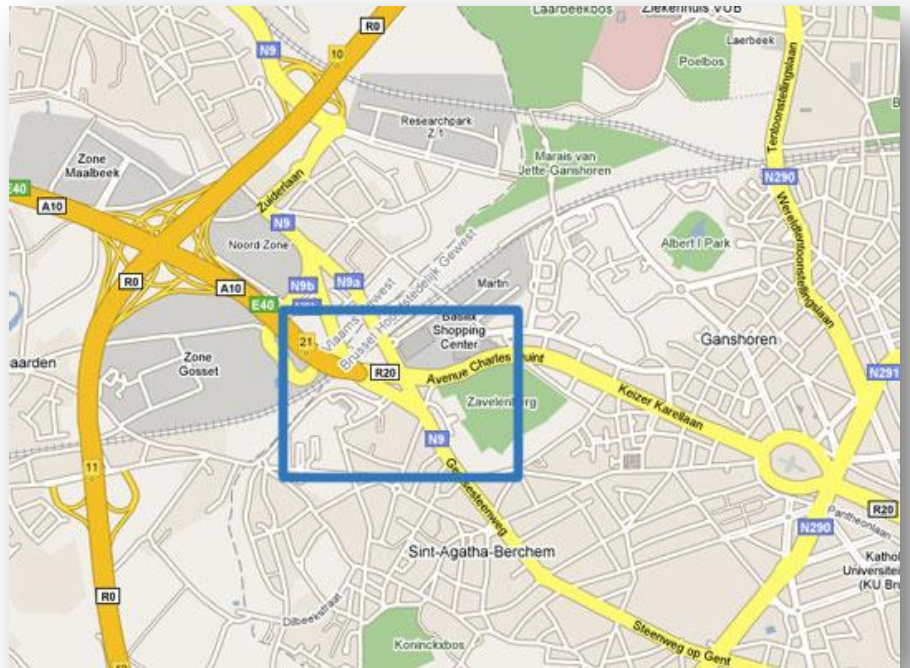

Aegate Belgium
West Brussels Business Center
Zelliksestwg 12 Chée de Zellik
1082 Brussels

Tel +32 2 290 34 00

www.aegate.be

Directions

From Antwerp, Zaventem, Liège, Namur:

You follow the ring road of Brussels in direction of Ghent – Ostend until the exit Brussels – Koekelberg. Turn right at the end of the exit in the direction of Sint Agatha Berchem.

From Ghent, Ostend:

You follow the ring road of Brussels in direction of Brussels - Koekelberg. At the end of the exit you turn right in the direction of Sint Agatha Berchem.

From Mons, Charleroi:

You follow the ring road of Brussels in direction of Brussels – Ostend until the exit Brussels – Koekelberg. Turn right at the end of the exit in the direction of Sint Agatha Berchem.

This is the Zelliksesteenweg. After the first traffic lights, you will find on the right, a large white building of ING. You can enter the parking area. Aegate is located on the second floor.

When you leave the parking area, you have to pass through the barrier which requires a code. You will find this code on the right side of the main door when you leave the building.